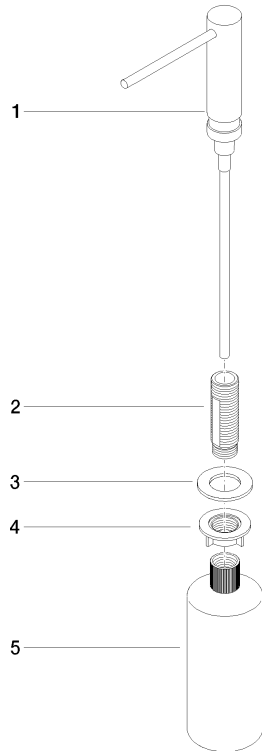

**Dispenser without rosette - Chrome**

ELIO

82 424 970

- 124mm projection
- 500 ml bottle
- can be filled from the top
- rotating pump head
- height 125 mm
- width 30mm
- hole diameter 25 mm

Fits ELIO, ENO, MEM, META SQUARE, SYNC and TARA ULTRA

Fits: ELIO, MEM, ENO, SYNC, TARA ULTRA, META SQUARE

|   |                               |               |
|---|-------------------------------|---------------|
|    | Chrome                        | 82 424 970-00 |
|    | Brushed Platinum              | 82 424 970-06 |
|    | Platinum                      | 82 424 970-08 |
|    | Durabrace (23kt Gold)         | 82 424 970-09 |
|    | Dark Chrome                   | 82 424 970-19 |
|    | Brushed Durabrace (23kt Gold) | 82 424 970-28 |
|    | Matte Black                   | 82 424 970-33 |
|    | Brushed Champagne (22kt Gold) | 82 424 970-46 |
|    | Champagne (22kt Gold)         | 82 424 970-47 |
|   | Brushed Chrome                | 82 424 970-93 |
|  | Brushed Dark Platinum         | 82 424 970-99 |

82 424 970

mm [inches]

82 424 970

Parts for other finishes can be found here: Brushed Platinum

Spare parts list

| No. | Item Number        | Name      | Quantity used | Delivery time |
|-----|--------------------|-----------|---------------|---------------|
| 1   | 90 10 10 539 00-00 | dispenser | 1             | 10            |
| 2   | 08 10 10 527 90    | holder    | 1             | 2             |
| 3   | 09 14 05 014 90    | seal      | 1             | 2             |
| 4   | 08 10 10 517 90    | nut       | 1             | 2             |
| 5   | 90 10 10 603 00 90 | container | 1             | 2             |